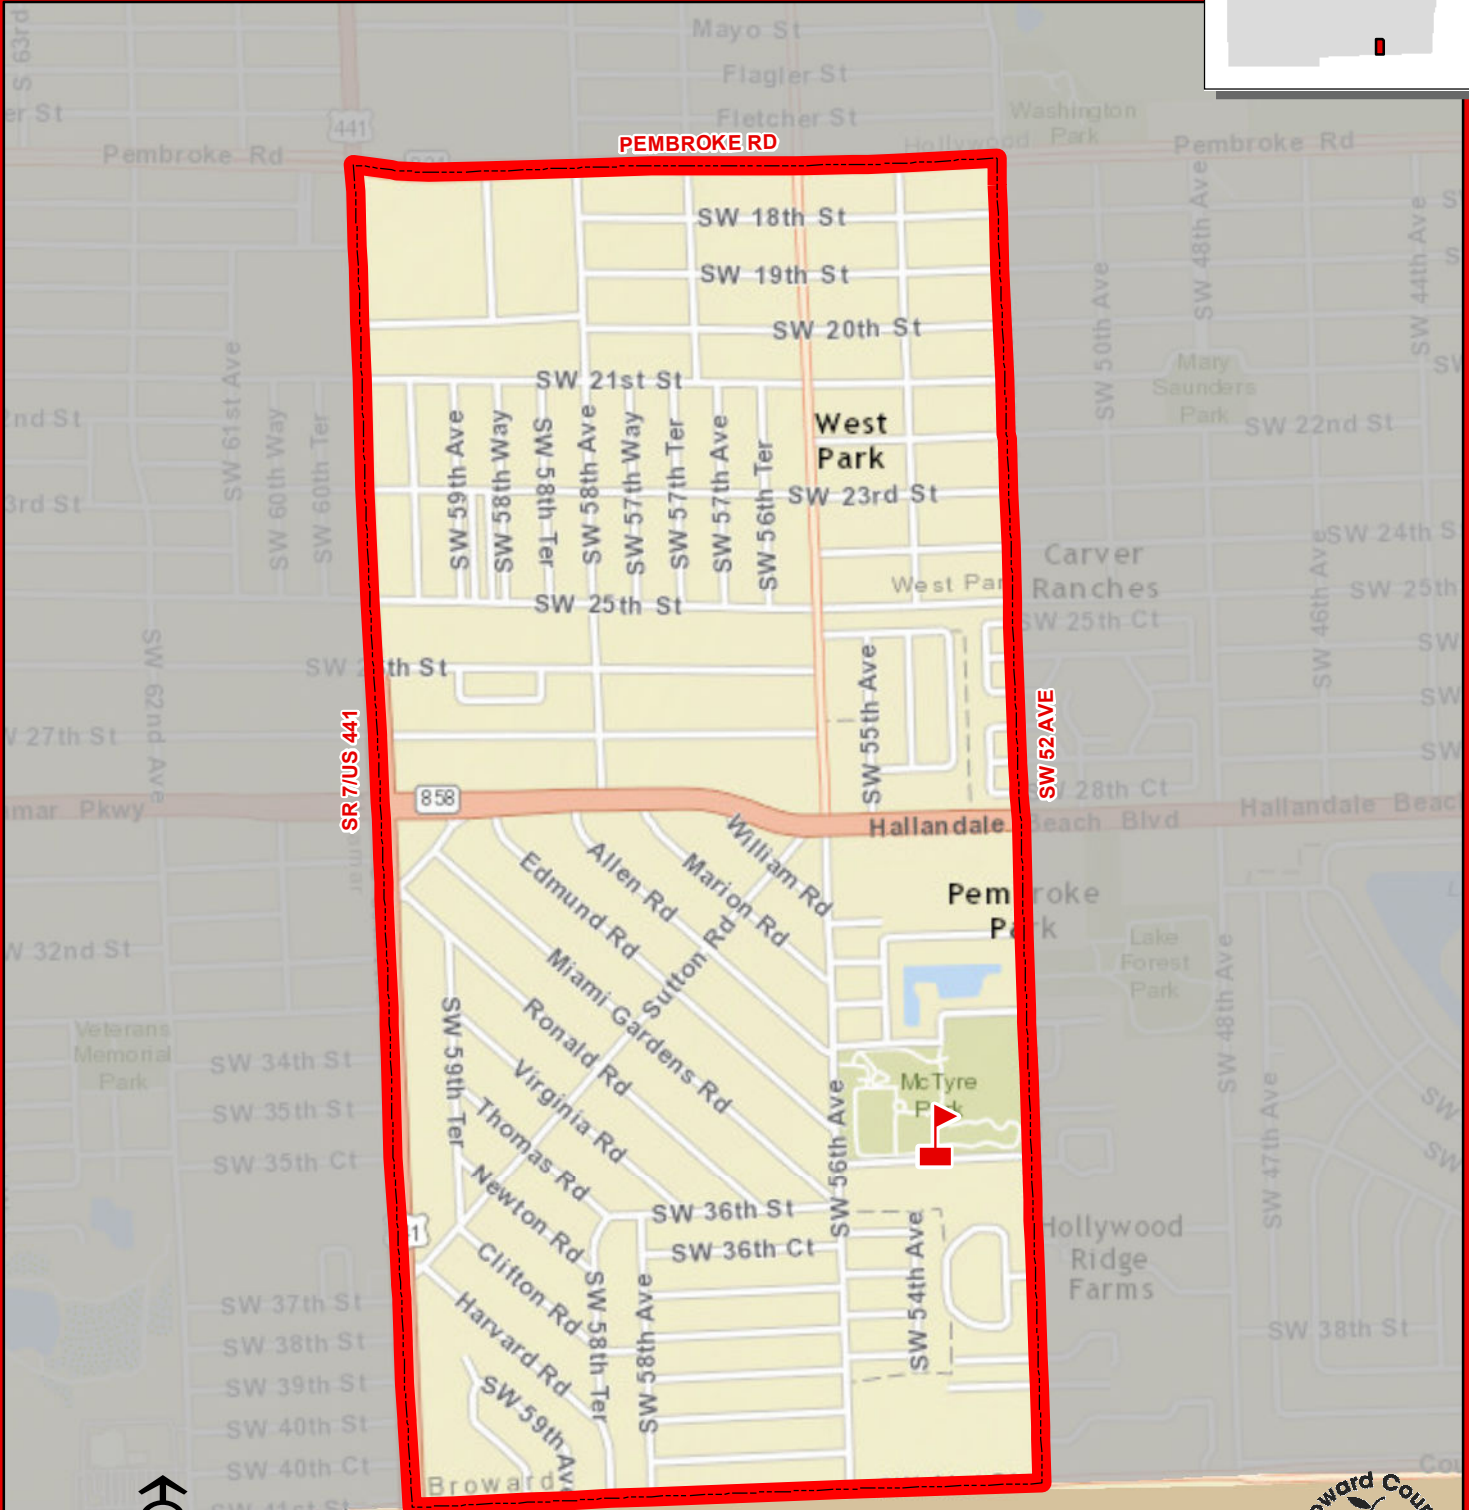

# WATKINS ELEMENTARY SCHOOL

3520 SW 52 AVENUE  
PEMBROKE PARK, FLORIDA 33023  
754-323-7800

Innovative Program

WATKINS

Service Layer Credits: Sources: Esri, HERE, DeLorme, USGS, Intermap, INCREMENT P, NRCan, Esri Japan, METI, Esri China (Hong Kong), Esri Korea, Esri (Thailand), MapmyIndia, NGCC, © OpenStreetMap contributors, and the GIS User Community

THIS MAP IS FOR CONCEPTUAL PURPOSES ONLY AND SHOULD NOT BE USED FOR LEGAL BOUNDARY DETERMINATIONS